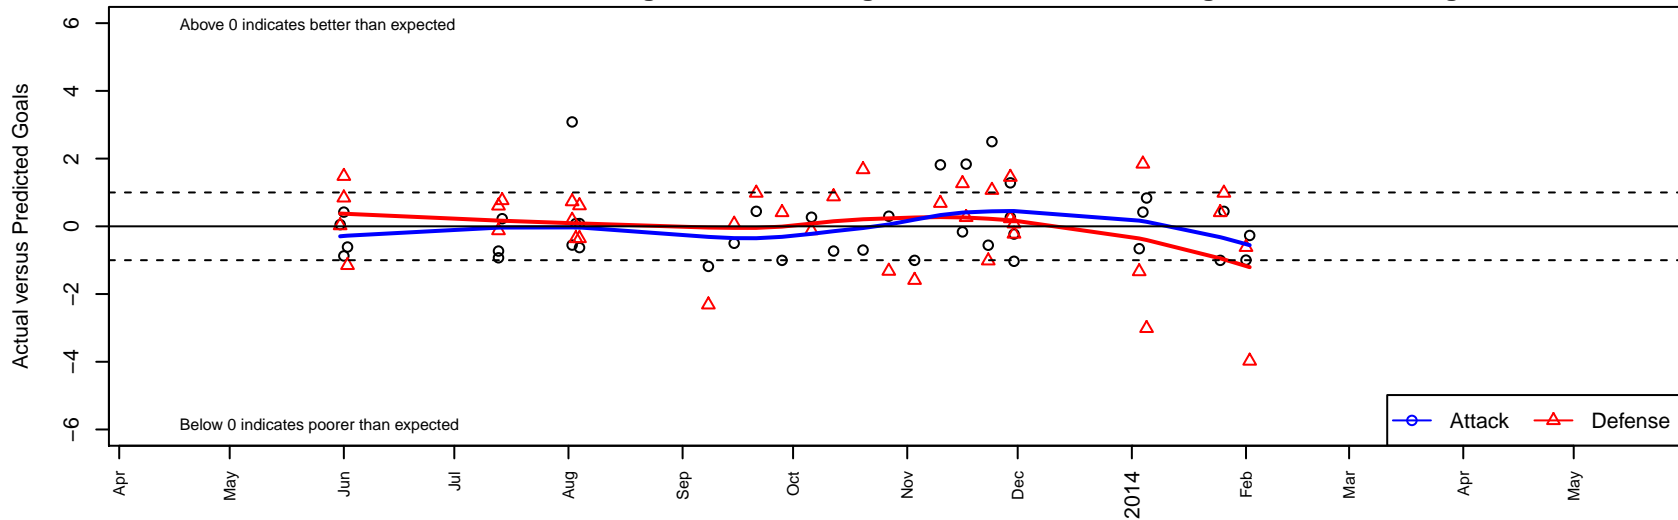

WA Rush B96
Dots are actual minus expected GF (blue circles) and GA (red triangles).
Blue line is smoothed change in attack strength. Red is smoothed change in defense strength.